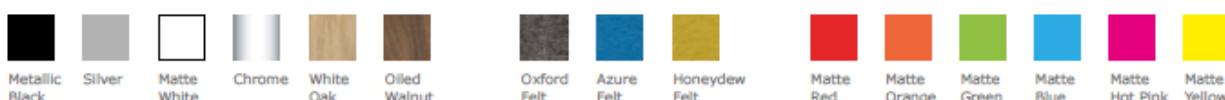

# Gravy Wall

With a simple circular silhouette and an understated design, Gravy LED Wall Sconce fits any interior space. The cord-free joint design both subtly and cleverly incorporates full range articulations, allowing it to be used for ambient lighting, task lighting or any other imaginable purposes. The fully diffused LED shade from the Gravy LED Desk Lamp is featured in the Gravy Wall Sconce. The swivelling shade shines where you need it, and controlling the light is easy – simply tap the centre of the LED head's underside to turn on or off, and hold to dim or brighten the light. The Gravy sconce comes in a wide selection of finishes like felt fabric, chrome, wood veneers and other painted finishes to match your interior spaces perfectly.

## Finishes

## Specifikationer

Strømforbrug:	5.5 W
Antal LED:	16 LED
Levetid:	50,000 timer
Farvetemperatur (Typisk) – Varm:	2.700K
Farvegengivelse (CRI):	83
Lumen:	300
Lysdæmper:	Indbygget føler
Lysregulering:	Trinløs
Standardfarver:	Mat Hvid, Sølv, Krom, Metallisk Sort, Olieret Valnød, Hvid Eg, Mat Orange, Mat Rød, Mat Gul, Mat Hot Pink, Mat Blå, Mat Grøn, Oxford Filt, Honeydew Filt, Azure Filt
Materiale:	Zink legering / Plastik
Ledningslængde:	Ca. 180 cm + 180 cm fra transformer
Transformer (inkluderet):	100-240 V, 50/60 Hz, CE Certificeret